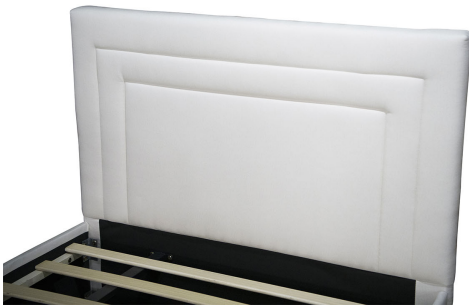

Double size Trundle Bed - Fabric Beige - (5129)

Model No: WFI-TBED-5129-BG

Price:

MVR 8,073 MVR 7,669. (Valid for 7 days from the date this brochure is downloaded. Prices are subject to change without prior notice. For the latest pricing, always refer to our official website <https://singer.mv>)

Delivery:

Delivery - Within 3 Working Days.

- Delivery Within 3 Working Days

Specifications:

- :Type: Double Size Trundle bed
- :Bed Size: Double Size

- :Upholstery: PU
- :Recomended Mattress Size: 75" X 48" & 75" X 36"
- :Ideal/Suitable For: Bedroom
- :Storage: No
- :Set Not Includes: Mattress
- :Colors: Grey