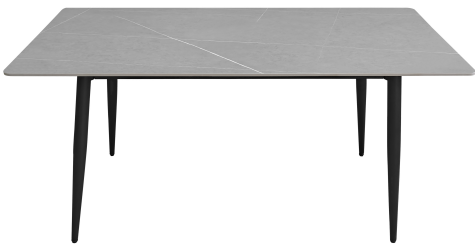

6 Seater Dining Table 604 - Grey (Black Legs)

Model No: SNG-DIN-6TBL-604-GR

Price:

MVR 3,894

Delivery:

Delivery - Within 3 Working Days.

- Delivery Within 3 Working Days

Specifications:

- Type: Dining Table - 6 Seater
- Table top material: Sintered stone
- Material: carbon steel foot + base plate
- Color: Grey
- Leg Color: Black leg
- Dimensions: 110 x 70 x 73.5 cm (L x W x H)

Date: 2026-06-16 00:42