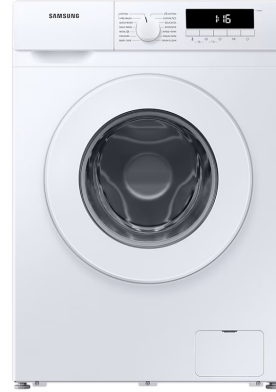

## Samsung Inverter Washing Machine Front Load - 7KG

Model No: SMGWW70T3020WWW

### Specifications:

---

- Type: Fully Automatic
- Inverter: Yes
- Capacity: 7KG
- Spin Speed (RPM): 1200 rpm
- Loading Type: Front Loading

- Display / Panel: LED Display
- Child Lock: Yes
- Dimensions: 595 x 850 x 440 mm
- Net Weight: 57 kg
- Colors: White