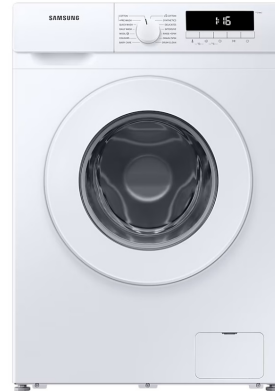

## Samsung Inverter Washing Machine Front Load - 7KG

Model No: SMGWW70T3020WWW

### Specifications:

---

- Type: Fully Automatic
- Inverter: Yes
- Capacity: 7KG
- Spin Speed (RPM): 1200 rpm
- Loading Type: Front Loading

- Display / Panel: LED Display
- Child Lock: Yes
- Dimensions: 595 x 850 x 440 mm
- Net Weight: 57 kg
- Colors: White