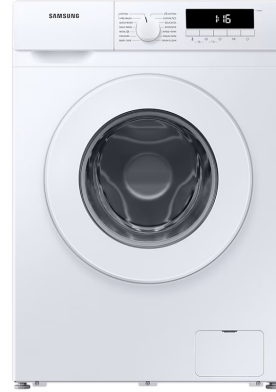

Samsung Inverter Washing Machine Front Load - 7KG

Model No: SMGWW70T3020WWW

Price:

MVR 6,999

Warranty:

6 Months(s) manufacturer warranty.
6 Months Manufacturer Warranty

Delivery:

Delivery - Within 3 Working Days.

- Delivery Within 3 Working Days

Specifications:

- Type: Fully Automatic
- Inverter: Yes
- Capacity: 7KG
- Spin Speed (RPM): 1200 rpm
- Loading Type: Front Loading

- Display / Panel: LED Display
- Child Lock: Yes
- Dimensions: 595 x 850 x 440 mm
- Net Weight: 57 kg
- Colors: White