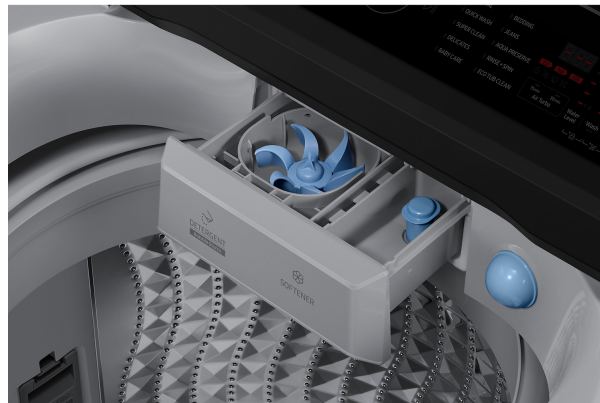

## Samsung Top Loader Washing Machine WA11CG5745BY - 11 kg, Wobble Technology

Model No: SMGWA11CG5745BY

## **Specifications:**

---

- Type: Fully Automatic
- Inverter: Digital Inverter
- Capacity: 11kg
- Spin Speed (RPM): 700 RPM
- No Of Tubs: 1
- Loading Type: Top Loading
- Display / Panel: LED Display
- Special Features: Eco Bubble / BubbleStorm™ / Speed Spray™
- Programs / Functions: 9 Programs
- Timer: Yes
- Internal Light: No
- Suitable For: Domestic
- Child Lock: Yes
- Energy Saving Modes:
- Eco Mode:
- Voltage / Power Frequency: 230V/50Hz
- Dimensions: 660 x 1127 x 740 mm
- Weight: 40 kg
- Colors: Lavender Gray