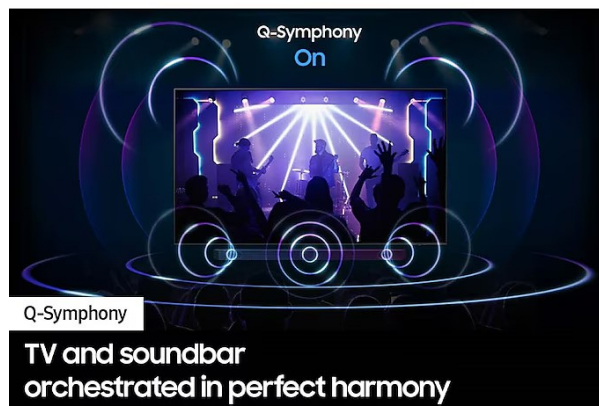

SAMSUNG

Samsung 65 inch Crystal UHD 4K SMART TV SMGUA65DU7000KXXT

Model No: SMGUA65DU7000

Price:

MVR 16,499

Warranty:

---

6 Months(s) manufacturer warranty.
6 Months Manufacturer Warranty

Delivery:

Delivery - Within 3 Working Days.

- Delivery Within 3 Working Days