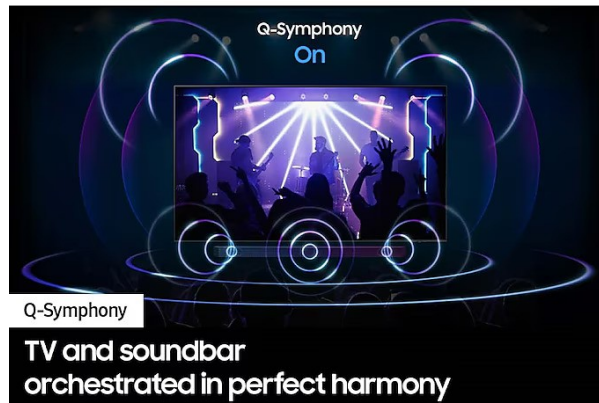

SAMSUNG

Samsung 65 inch Crystal UHD 4K SMART TV SMGUA65DU7000KXXT

Model No: SMGUA65DU7000

Price:

MVR 16,499

Warranty:

---

6 Months(s) manufacturer warranty.
6 Months Manufacturer Warranty

Delivery:

Delivery - Within 3 Working Days.

- Delivery Within 3 Working Days