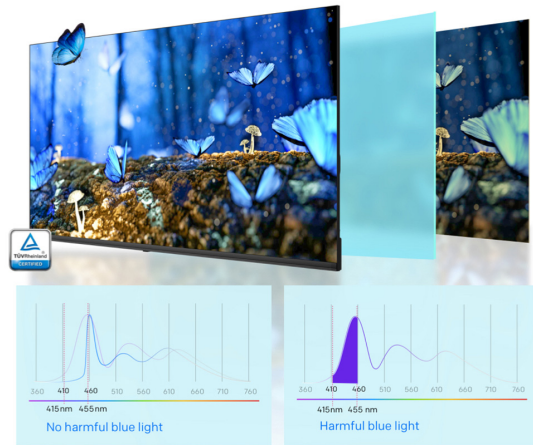

Low Blue Light