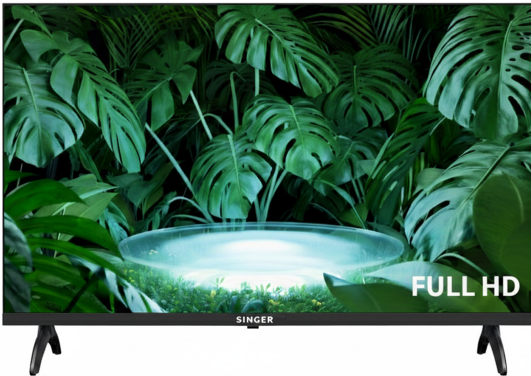

SINGER®

Singer 43" Full HD HDR Google TV

Model No: SLE43H890

43"

43"

eye CARE Google TV HDR 10 Dolby Audio

Google Assistant Find-my Remote

eye CARE Google TV HDR 10 Dolby Audio