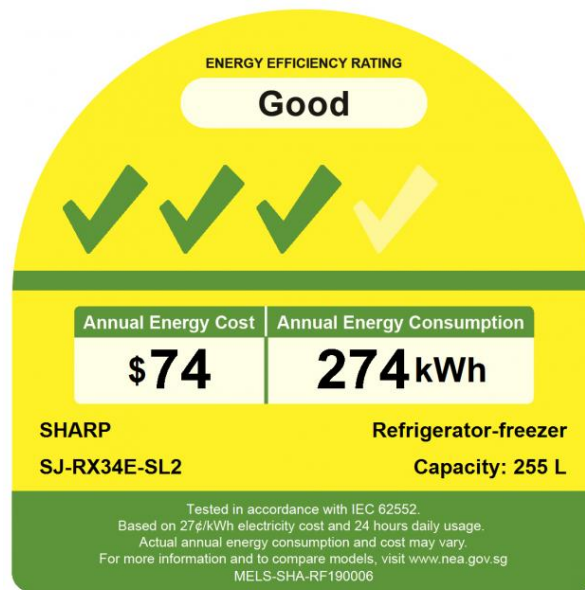

## SHARP 2 Door Inverter Refrigerator 255L

Model No: SHP-SJ-RX34E

## **Specifications:**

---

- Capacity: 255L
- Inverter: J-Tech inverter technology
- Shelf: Tempered glass shelf
- Lights: LED lighting
- Cooling System: Fan cooling system
- Energy efficiency rating: 3 ticks
- Dimension (mm): W x H x D: 545 x 1700 x 625