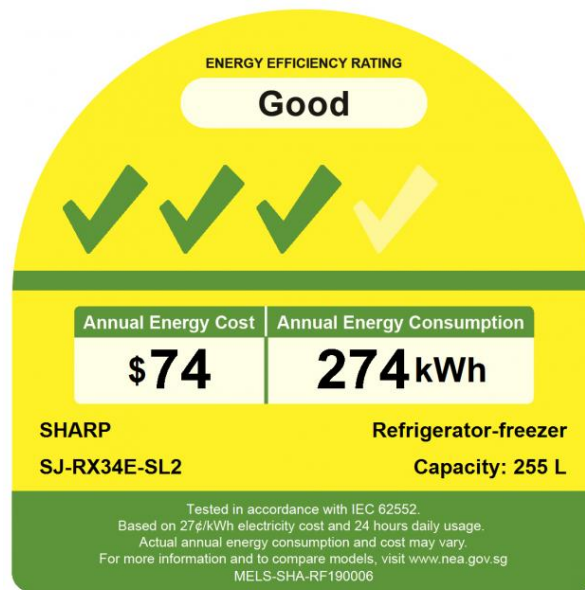

SHARP 2 Door Inverter Refrigerator 255L

Model No: SHP-SJ-RX34E

Price:

~~MVR 9,359~~ MVR 8,891. (Valid for 7 days from the date this brochure is downloaded. Prices are subject to change without prior notice. For the latest pricing, always refer to our official website <https://singer.my>)

Warranty:

3 Months(s) manufacturer warranty.
3 Months Manufacturer Warranty

Delivery:

Delivery - Within 3 Working Days.

- Delivery Within 3 Working Days

Specifications:

- Capacity: 255L
- Inverter: J-Tech inverter technology
- Shelf: Tempered glass shelf
- Lights: LED lighting
- Cooling System: Fan cooling system
- Energy efficiency rating: 3 ticks
- Dimension (mm): W x H x D: 545 x 1700 x 625