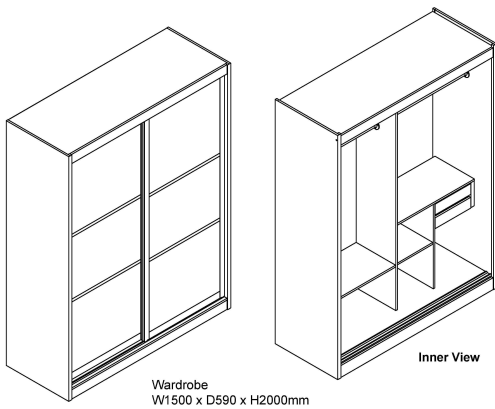

## Sofea Wardrobe 2 door

Model No: SF-3WD-RW

## **Specifications:**

---

- Type: Wardrobe 2 door
- Dimensions: 1530 x 590 x 2000 (W x D x H in mm)

Date: 2025-04-03 07:49