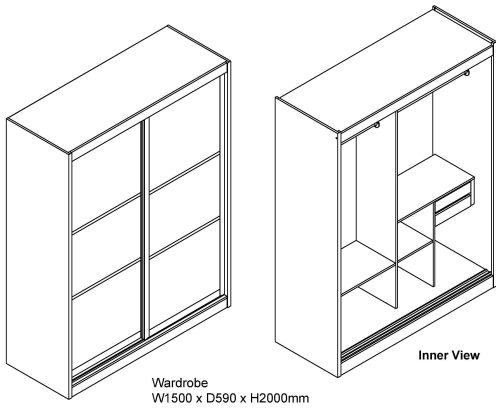

Sofea Wardrobe 2 door

Model No: SF-3WD-RW

Price:

MVR 8,251

Warranty:

1 Years(s) manufacturer warranty.
1 Year Manufacturer Warranty

Delivery:

Delivery - Within 3 Working Days.

- Delivery Within 3 Working Days

Specifications:

- Type: Wardrobe 2 door
- Dimensions: 1530 x 590 x 2000 (W x D x H in mm)

Date: 2024-09-19 06:24