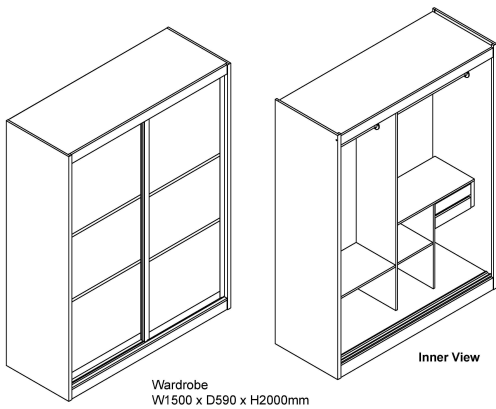

## Sofea Wardrobe 2 door

Model No: SF-3WD-RW

## **Specifications:**

---

- Type: Wardrobe 2 door
- Dimensions: 1530 x 590 x 2000 (W x D x H in mm)

Date: 2024-11-21 17:02