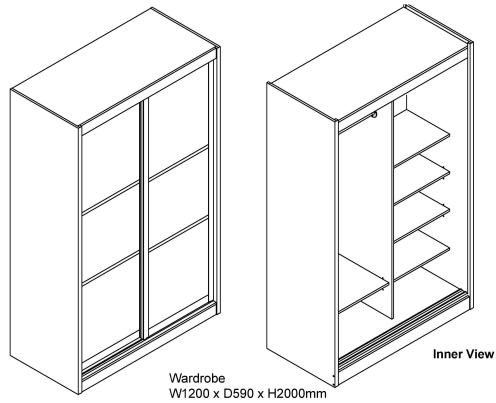

Sofea Wardrobe 2 door

Model No: SF-2WD-WHT

Price:

MVR 6,744

Warranty:

1 Years(s) manufacturer warranty.
1 Year Manufacturer Warranty

Delivery:

Delivery - Within 3 Working Days.

- Delivery Within 3 Working Days

Specifications:

- Type: Wardrobe 2 door
- Dimensions: 1230 x 590 x 2000 (W x D x H in mm)

Date: 2025-01-30 10:23