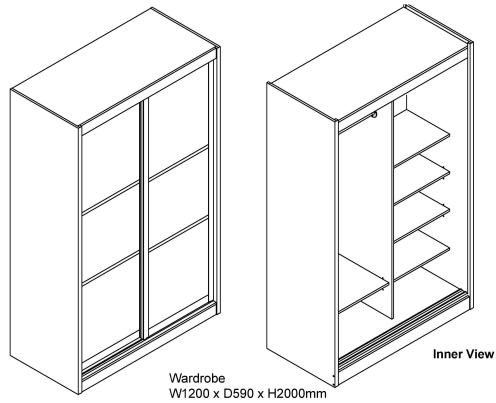

Sofea Wardrobe 2 door

Model No: SF-2WD-WHT

Price:

MVR 6,744

Warranty:

1 Years(s) manufacturer warranty.
1 Year Manufacturer Warranty

Delivery:

Delivery - Within 3 Working Days.

- Delivery Within 3 Working Days

Specifications:

- Type: Wardrobe 2 door
- Dimensions: 1230 x 590 x 2000 (W x D x H in mm)

Date: 2024-09-19 06:45