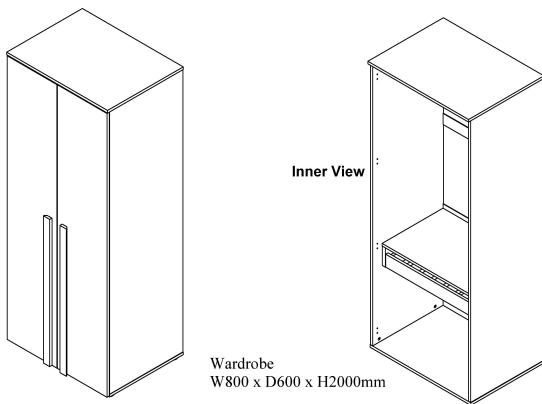

Marissa Wardrobe 2 door

Model No: MS-2WD

Price:

MVR 5,610

Warranty:

1 Years(s) manufacturer warranty.
1 Year Manufacturer Warranty

Delivery:

Delivery - Within 3 Working Days.

- Delivery Within 3 Working Days

Specifications:

- Type: Wardrobe 2 door
- Dimensions: 800 x 600 x 2000 (W x D x H in mm)

Date: 2024-11-23 15:00