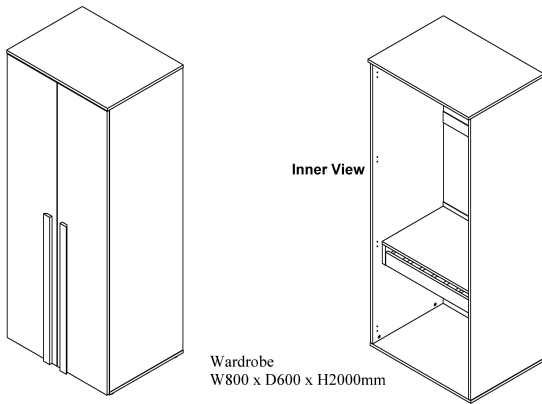

Marissa Wardrobe 2 door

Model No: MS-2WD

Price:

~~MVR 5,610~~ MVR 2,805. (Valid for 7 days from the date this brochure is downloaded. Prices are subject to change without prior notice. For the latest pricing, always refer to our official website <https://singer.mv>)

Warranty:

1 Year(s) manufacturer warranty.
1 Year Manufacturer Warranty

Delivery:

Delivery - Within 3 Working Days.

- Delivery Within 3 Working Days

Specifications:

- Type: Wardrobe 2 door
- Dimensions: 800 x 600 x 2000 (W x D x H in mm)