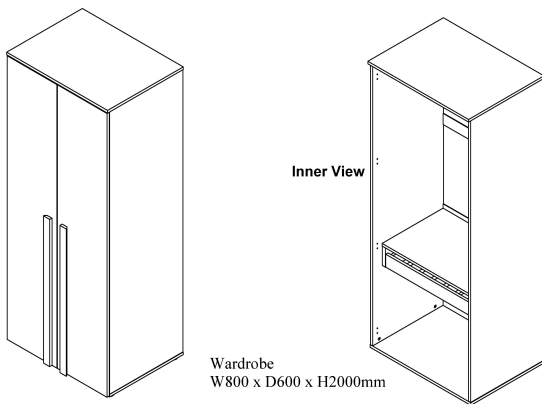

Marissa Wardrobe 2 door

Model No: MS-2WD

Price:

MVR 5,610

Warranty:

1 Years(s) manufacturer warranty.
1 Year Manufacturer Warranty

Delivery:

Delivery - Within 3 Working Days.

- Delivery Within 3 Working Days

Specifications:

- Type: Wardrobe 2 door
- Dimensions: 800 x 600 x 2000 (W x D x H in mm)

Date: 2024-09-19 06:48