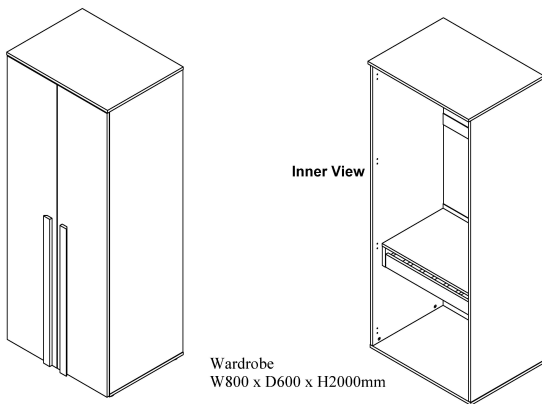

## Marissa Wardrobe 2 door

Model No: MS-2WD

## **Specifications:**

---

- Type: Wardrobe 2 door
- Dimensions: 800 x 600 x 2000 (W x D x H in mm)

Date: 2025-04-03 07:52