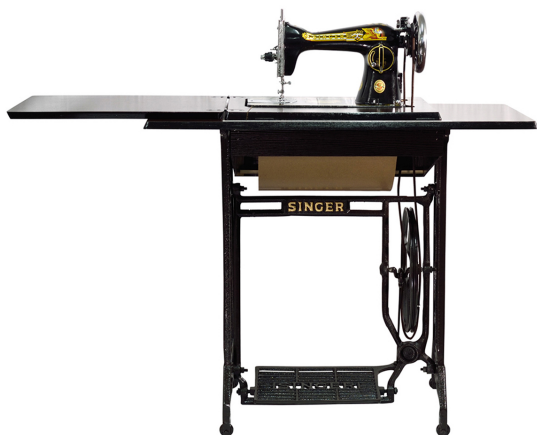

SINGER®

Singer Sewing Machine - Feed Drop Mechanism

Model No: MC15N1-1W

Price:

MVR 6,499

Warranty:

3 months(s) manufacturer warranty.
3 Months Manufacturer Warranty

Delivery:

Delivery - Within 3 Working Days.

- Delivery Within 3 Working Days

Specifications:

- Motor: Optional Motor
- Stand: Yes

- Cabinet: Yes
- Traditional: Yes
- Body / Surface Material: Cast iron
- Ideal/Suitable For: Domestic Use
- Weight: 9kg