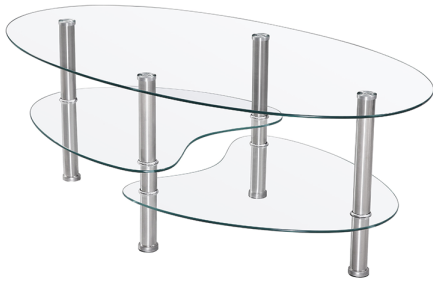

Coffee Table (FCT-32) - Transparent Glass

Model No: LNF-CT-FCT32

Price:

~~MVR 1,110~~ MVR 999. (Valid for 7 days from the date this brochure is downloaded. Prices are subject to change without prior notice. For the latest pricing, always refer to our official website <https://singer.mv>)

Delivery:

Delivery - Within 3 Working Days.

- Delivery Within 3 Working Days

Specifications:

- :Type: Coffee Table (Center Table)
- :Table top material: Transparent Glass
- :Material: Stainless Steel Legs
- :Color: Transparent
- :Leg Color: Black leg
- :Dimensions: 90 x 50 x 41 cm (H x W x D)