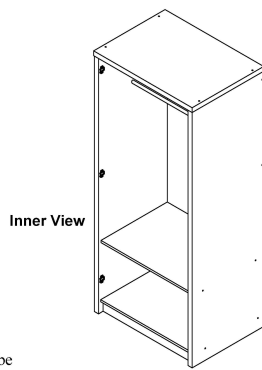

## Lavender Wardrobe 2 door

Model No: LA-2WD-WHT

Wardrobe  
W800 x D580 x H1830mm

## **Specifications:**

---

- Type: Wardrobe 2 door
- Dimensions: 800 x 525 x 1900 (W x D x H in mm)

Date: 2024-09-19 07:44