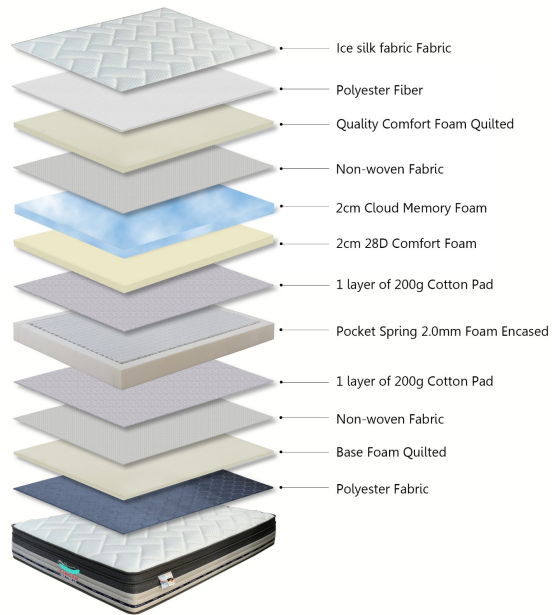

## KING - 6ft x 6.6ft x 10 - Pocket Spring Mattress ( Rollable )

Model No: KMS005E-78X72X10

### Specifications:

---

- :Type: Pocket Spring
- :Fabric: Top quilting: ice silk fabric + 3cm wavy foam + fiber + non-woven fabric
- :Foam: 2cm Cloud memory foam + 2cm comfort foam 28kg/m<sup>3</sup> + 200gsm white felt pad + 17cm Pocket spring 2.0mm+9cm foam encasement + 200gsm white felt pad
- :Bottom: Anti-wear polyester fabric + 1cm foam + non-woven fabric
- :Thickness: 10inch / 25cm

- :Size: 6ft x 6.6ft x 10" - 183 x 201 x 25cm

Date: 2025-04-03 07:56