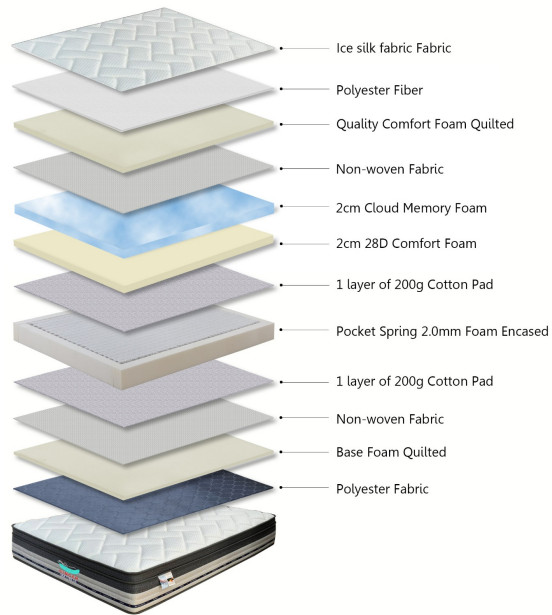

QUEEN - 5ft x 6.6ft x 10 - Pocket Spring Mattress (Rollable)

Model No: KMS005D-78X60X10

Price:

MVR 6,699

Delivery:

Delivery - Within 3 Working Days.

- Delivery Within 3 Working Days

Specifications:

- :Type: Pocket Spring
- :Fabric: Top quilting: ice silk fabric + 3cm wavy foam + fiber + non-woven fabric
- :Foam: 2cm Cloud memory foam + 2cm comfort foam 28kg/m³ + 200gsm white felt pad + 17cm Pocket spring 2.0mm+9cm foam encasement + 200gsm white felt pad
- :Bottom: Anti-wear polyester fabric + 1cm foam + non-woven fabric
- :Thickness: 10inch / 25cm

- :Size: 5ft × 6.6ft × 10" - 152.5x201x25cm

Date: 2025-04-03 07:57