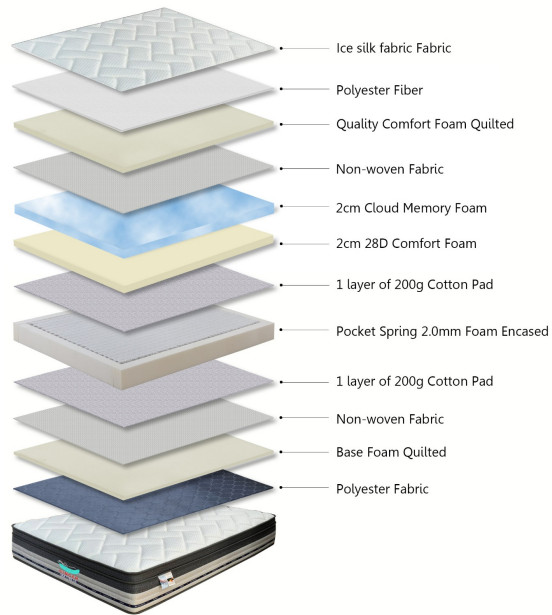

QUEEN - 5ft x 6.3ft x 10 - Pocket Spring Mattress (Rollable)

Model No: KMS005C-75X60X10

Price:

MVR 6,599

Delivery:

Delivery - Within 3 Working Days.

- Delivery Within 3 Working Days

Specifications:

- :Type: Pocket Spring
- :Fabric: Top quilting: ice silk fabric + 3cm wavy foam + fiber + non-woven fabric
- :Foam: 2cm Cloud memory foam + 2cm comfort foam 28kg/m³ + 200gsm white felt pad + 17cm Pocket spring 2.0mm+9cm foam encasement + 200gsm white felt pad
- :Bottom: Anti-wear polyester fabric + 1cm foam + non-woven fabric
- :Thickness: 10inch / 25cm

- :Size: 5ft × 6.3ft × 10" - 152.5x192x25cm

Date: 2025-04-03 07:49