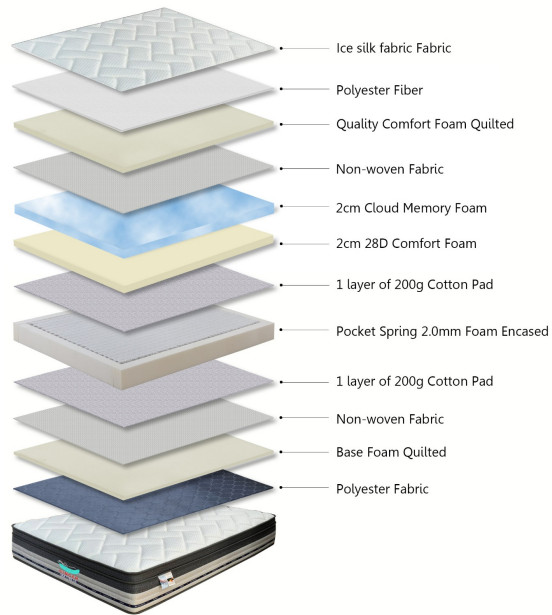

DOUBLE - 4ft x 6.3ft x 10 - Pocket Spring Mattress (Rollable)

Model No: KMS005B-75X48X10

Price:

MVR 5,499

Delivery:

Delivery - Within 3 Working Days.

- Delivery Within 3 Working Days

Specifications:

- :Type: Pocket Spring
- :Fabric: Top quilting: ice silk fabric + 3cm wavy foam + fiber + non-woven fabric
- :Foam: 2cm Cloud memory foam + 2cm comfort foam 28kg/m3 + 200gsm white felt pad + 17cm Pocket spring 2.0mm+9cm foam encasement + 200gsm white felt pad
- :Bottom: Anti-wear polyester fabric + 1cm foam + non-woven fabric
- :Thickness: 10inch / 25cm

- :Size: 4ft × 6.3ft × 10" - 122X192x25cm

Date: 2024-12-23 21:29