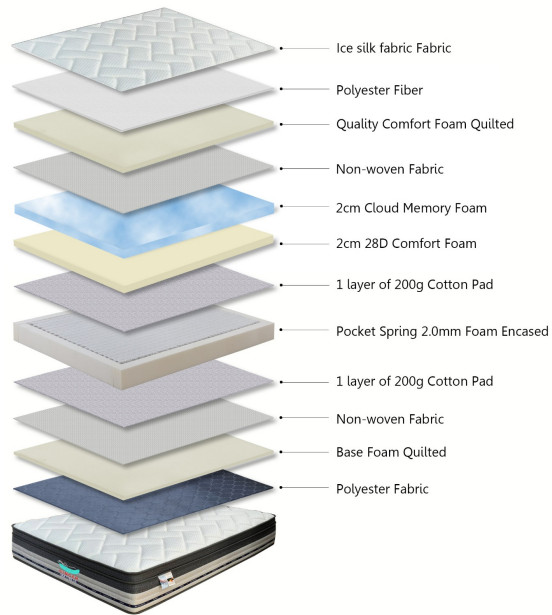

SINGLE - 3ft x 6.3ft x 10'' - Pocket Spring Mattress (Rollable)

Model No: KMS005A-75X36X10

Price:

MVR 4,499

Delivery:

Delivery - Within 3 Working Days.

- Delivery Within 3 Working Days

Specifications:

- :Type: Pocket Spring
- :Fabric: Top quilting: ice silk fabric + 3cm wavy foam + fiber + non-woven fabric
- :Foam: 2cm Cloud memory foam + 2cm comfort foam 28kg/m3 + 200gsm white felt pad + 17cm Pocket spring 2.0mm+9cm foam encasement + 200gsm white felt pad
- :Bottom: Anti-wear polyester fabric + 1cm foam + non-woven fabric
- :Thickness: 10inch / 25cm

- :Size: 3ft × 6.3ft × 6" - 91.5X192x15cm

Date: 2025-04-03 07:56