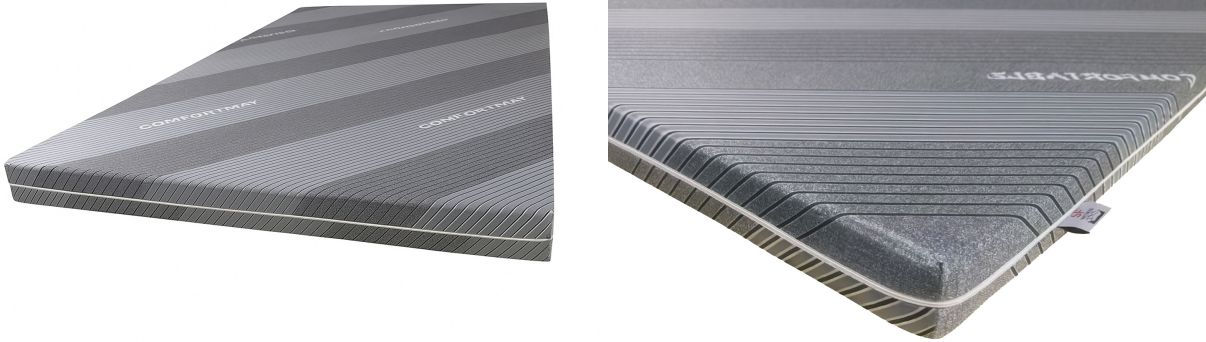

## **DOUBLE - 4ft x 6.3ft x 4" - Memory Foam Mattress ( Rollable )**

Model No: KMF07B-75X48X4

### **Specifications:**

---

- Type: Foam Mattress
- Fabric: Double knitted fabric
- Foam: 10cm medium firm foam 25kg/m<sup>3</sup>
- Bottom: Non-skid fabric
- Thickness: 4inch / 10cm
- Size: 4ft × 6.3ft × 4" - 122x192x10cm