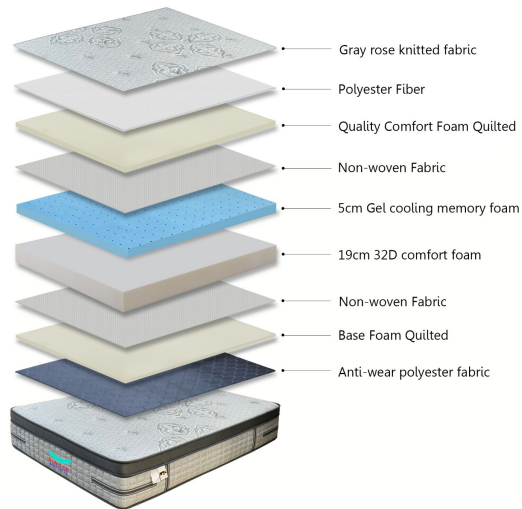

## KING - 6ft x 6.6ft x 11" - Memory Foam Mattress ( Rollable )

Model No: KMF06E-78X72X11

### Specifications:

---

- :Type: Foam Mattress
- :Fabric: Top quilting: Gray rose knitted fabric + fiber + non-woven fabric
- :Foam: 3cm 32D wavy foam + 5cm Gel cooling memory foam + 19cm 32D comfort foam +
- :Bottom: Anti-wear polyester fabric + 1cm foam + non-woven fabric
- :Size: 6ft x 6.6ft x 10" - 183 x 201 x 25cm