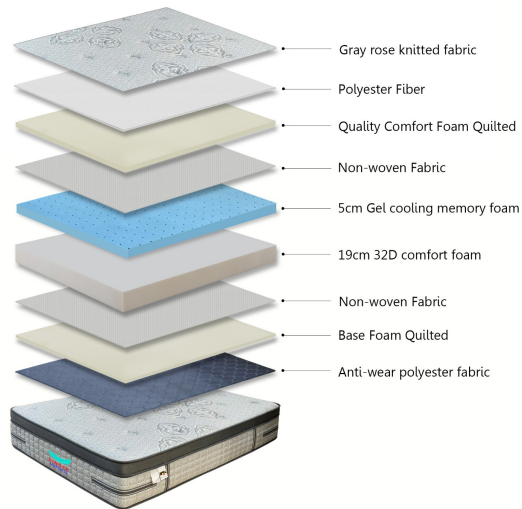

KING - 6ft x 6.6ft x 11" - Memory Foam Mattress (Rollable)

Model No: KMF06E-78X72X11

Price:

MVR 9,299

Delivery:

Delivery - Within 3 Working Days.

- Delivery Within 3 Working Days

Specifications:

- :Type: Foam Mattress
- :Fabric: Top quilting: Gray rose knitted fabric + fiber + non-woven fabric
- :Foam: 3cm 32D wavy foam + 5cm Gel cooling memory foam + 19cm 32D comfort foam +
- :Bottom: Anti-wear polyester fabric + 1cm foam + non-woven fabric
- :Size: 6ft x 6.6ft x 10" - 183 x 201 x 25cm