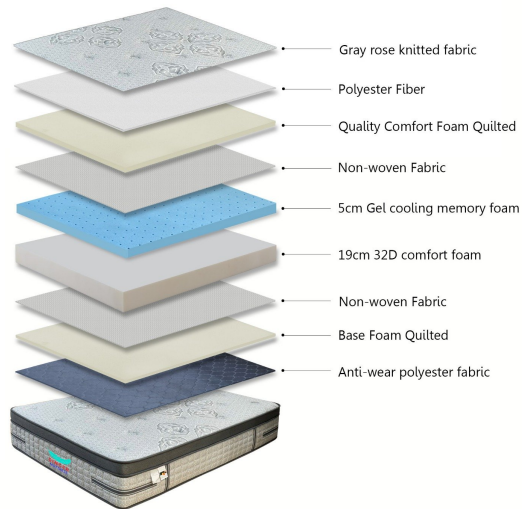

## QUEEN - 5ft x 6.6ft x 11" - Memory Foam Mattress ( Rollable )

Model No: KMF06D-78X60X11

### Specifications:

---

- :Type: Foam Mattress
- :Fabric: Top quilting: Gray rose knitted fabric + fiber + non-woven fabric
- :Foam: 3cm 32D wavy foam + 5cm Gel cooling memory foam + 19cm 32D comfort foam +
- :Bottom: Anti-wear polyester fabric + 1cm foam + non-woven fabric
- :Size: 5ft × 6.6ft × 10" - 152.5x201x25cm