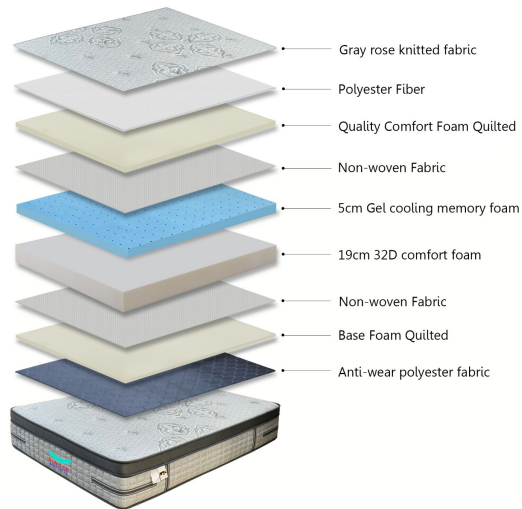

## QUEEN - 5ft x 6.6ft x 11" - Memory Foam Mattress ( Rollable )

Model No: KMF06D-78X60X11

### Specifications:

---

- Type: Foam Mattress
- Fabric: Top quilting: Gray rose knitted fabric + fiber + non-woven fabric
- Foam: 3cm 32D wavy foam + 5cm Gel cooling memory foam + 19cm 32D comfort foam +
- Bottom: Anti-wear polyester fabric + 1cm foam + non-woven fabric
- Size: 5ft x 6.6ft x 10" - 152.5x201x25cm