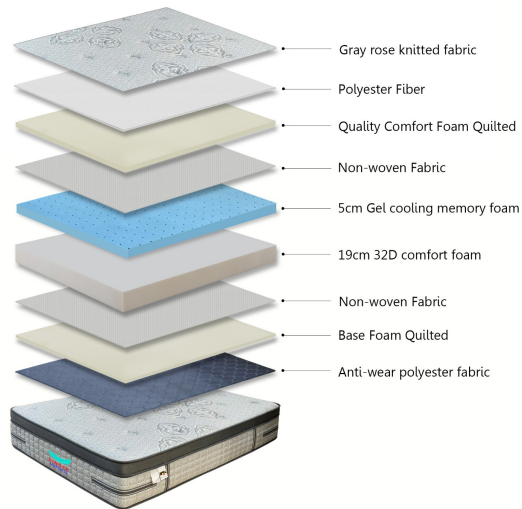

## QUEEN - 5ft x 6.6ft x 11" - Memory Foam Mattress ( Rollable )

Model No: KMF06D-78X60X11

### Specifications:

---

- :Type: Foam Mattress
- :Fabric: Top quilting: Gray rose knitted fabric + fiber + non-woven fabric
- :Foam: 3cm 32D wavy foam + 5cm Gel cooling memory foam + 19cm 32D comfort foam +
- :Bottom: Anti-wear polyester fabric + 1cm foam + non-woven fabric
- :Size: 5ft x 6.6ft x 10" - 152.5x201x25cm