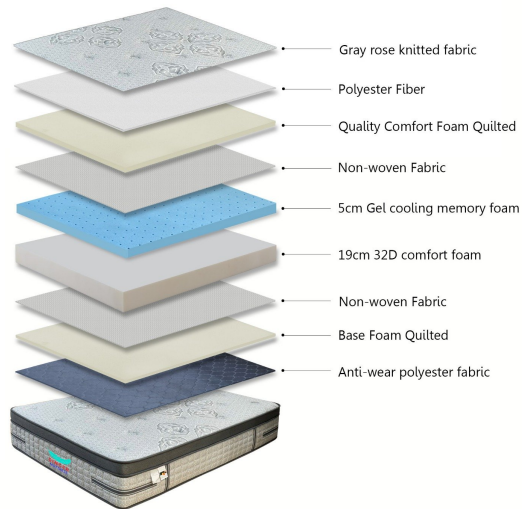

QUEEN - 5ft x 6.3ft x 11" - Memory Foam Mattress (Rollable)

Model No: KMF06C-75X60X11

Price:

MVR 7,699

Delivery:

Delivery - Within 3 Working Days.

- Delivery Within 3 Working Days

Specifications:

- :Type: Foam Mattress
- :Fabric: Top quilting: Gray rose knitted fabric + fiber + non-woven fabric
- :Foam: 3cm 32D wavy foam + 5cm Gel cooling memory foam + 19cm 32D comfort foam +
- :Bottom: Anti-wear polyester fabric + 1cm foam + non-woven fabric
- :Size: 5ft × 6.3ft × 10" - 152.5x192x25cm