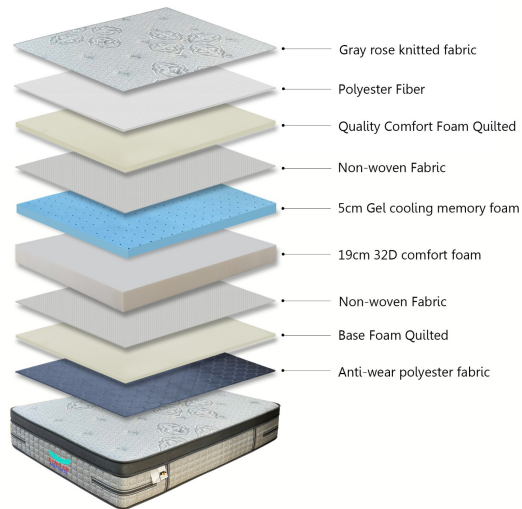

QUEEN - 5ft x 6.3ft x 11" - Memory Foam Mattress (Rollable)

Model No: KMF06C-75X60X11

Price:

MVR 7,699

Delivery:

Delivery - Within 3 Working Days.

- Delivery Within 3 Working Days

Specifications:

- :Type: Foam Mattress
- :Fabric: Top quilting: Gray rose knitted fabric + fiber + non-woven fabric
- :Foam: 3cm 32D wavy foam + 5cm Gel cooling memory foam + 19cm 32D comfort foam +
- :Bottom: Anti-wear polyester fabric + 1cm foam + non-woven fabric
- :Size: 5ft × 6.3ft × 10" - 152.5x192x25cm