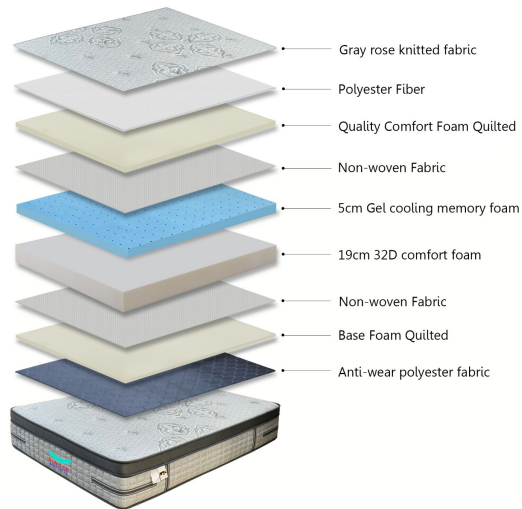

DOUBLE - 4ft x 6.3ft x 11" - Memory Foam Mattress (Rollable)

Model No: KMF06B-75X48X11

Price:

MVR 7,052 MVR 6,699. (Valid for 7 days from the date this brochure is downloaded. Prices are subject to change without prior notice. For the latest pricing, always refer to our official website <https://singer.mv>)

Delivery:

Delivery - Within 3 Working Days.

- Delivery Within 3 Working Days

Specifications:

- Type: Foam Mattress
- Fabric: Top quilting: Gray rose knitted fabric + fiber + non-woven fabric
- Foam: 3cm 32D wavy foam + 5cm Gel cooling memory foam + 19cm 32D comfort foam +
- Bottom: Anti-wear polyester fabric + 1cm foam + non-woven fabric
- Size: 4ft x 6.3ft x 10" - 122X192x25cm