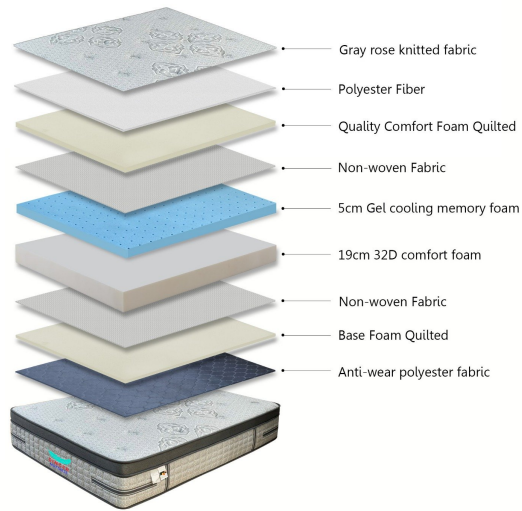

DOUBLE - 4ft x 6.3ft x 11" - Memory Foam Mattress (Rollable)

Model No: KMF06B-75X48X11

Price:

MVR 6,349

Delivery:

Delivery - Within 3 Working Days.

- Delivery Within 3 Working Days

Specifications:

- :Type: Foam Mattress
- :Fabric: Top quilting: Gray rose knitted fabric + fiber + non-woven fabric
- :Foam: 3cm 32D wavy foam + 5cm Gel cooling memory foam + 19cm 32D comfort foam +
- :Bottom: Anti-wear polyester fabric + 1cm foam + non-woven fabric
- :Size: 4ft x 6.3ft x 10" - 122X192x25cm