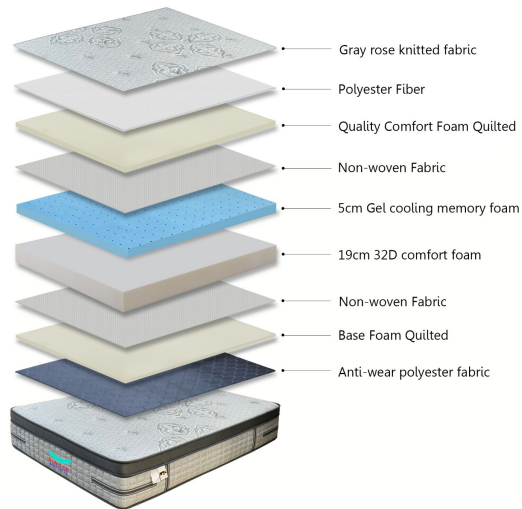

## DOUBLE - 4ft x 6.3ft x 11" - Memory Foam Mattress ( Rollable )

Model No: KMF06B-75X48X11

### Specifications:

---

- :Type: Foam Mattress
- :Fabric: Top quilting: Gray rose knitted fabric + fiber + non-woven fabric
- :Foam: 3cm 32D wavy foam + 5cm Gel cooling memory foam + 19cm 32D comfort foam +
- :Bottom: Anti-wear polyester fabric + 1cm foam + non-woven fabric
- :Size: 4ft x 6.3ft x 10" - 122X192x25cm