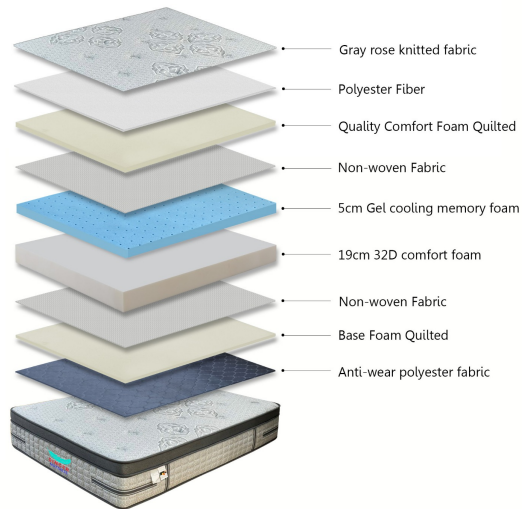

## DOUBLE - 4ft x 6.3ft x 11" - Memory Foam Mattress ( Rollable )

Model No: KMF06B-75X48X11

### Specifications:

---

- :Type: Foam Mattress
- :Fabric: Top quilting: Gray rose knitted fabric + fiber + non-woven fabric
- :Foam: 3cm 32D wavy foam + 5cm Gel cooling memory foam + 19cm 32D comfort foam +
- :Bottom: Anti-wear polyester fabric + 1cm foam + non-woven fabric
- :Size: 4ft × 6.3ft × 10" - 122X192x25cm