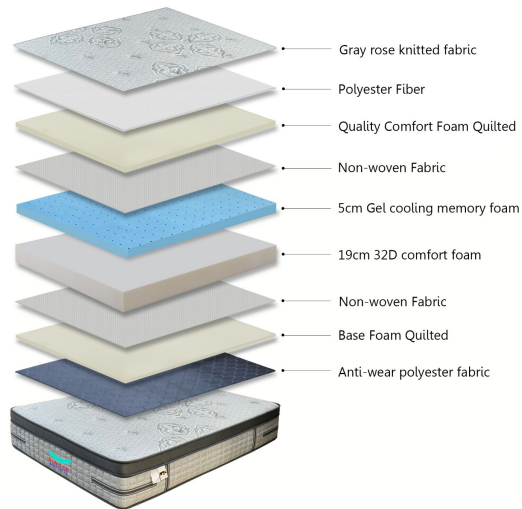

## SINGLE - 3ft x 6.3ft x 11" - Memory Foam Mattress ( Rollable )

Model No: KMF06A-75X36X11

### Specifications:

---

- Type: Foam Mattress
- Fabric: Top quilting: Gray rose knitted fabric + fiber + non-woven fabric
- Foam: 3cm 32D wavy foam + 5cm Gel cooling memory foam + 19cm 32D comfort foam +
- Bottom: Anti-wear polyester fabric + 1cm foam + non-woven fabric
- Thickness: 10inch / 25cm
- Size: 3ft x 6.3ft x 6" - 91.5X192x15cm