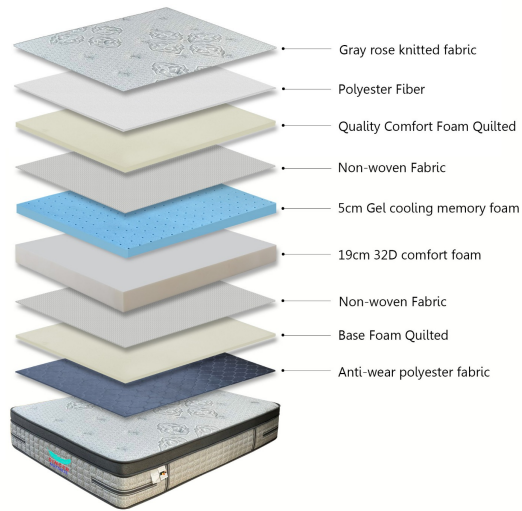

## SINGLE - 3ft x 6.3ft x 11" - Memory Foam Mattress ( Rollable )

Model No: KMF06A-75X36X11

### Specifications:

---

- :Type: Foam Mattress
- :Fabric: Top quilting: Gray rose knitted fabric + fiber + non-woven fabric
- :Foam: 3cm 32D wavy foam + 5cm Gel cooling memory foam + 19cm 32D comfort foam +
- :Bottom: Anti-wear polyester fabric + 1cm foam + non-woven fabric
- :Thickness: 10inch / 25cm
- :Size: 3f t× 6.3ft × 6" - 91.5X192x15cm