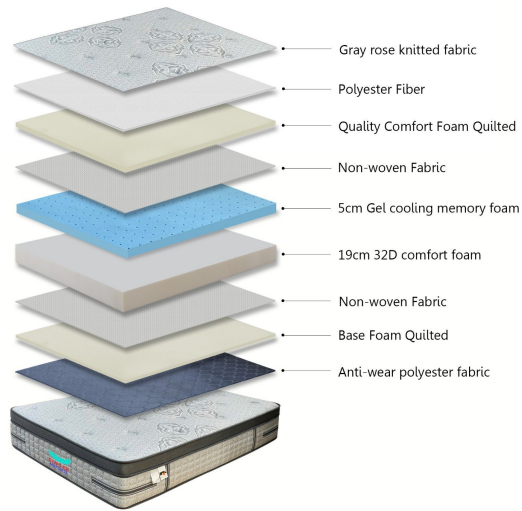

SINGLE - 3ft x 6.3ft x 11" - Memory Foam Mattress (Rollable)

Model No: KMF06A-75X36X11

Price:

MVR 5,099

Delivery:

Delivery - Within 3 Working Days.

- Delivery Within 3 Working Days

Specifications:

- :Type: Foam Mattress
- :Fabric: Top quilting: Gray rose knitted fabric + fiber + non-woven fabric
- :Foam: 3cm 32D wavy foam + 5cm Gel cooling memory foam + 19cm 32D comfort foam
+
- :Bottom: Anti-wear polyester fabric + 1cm foam + non-woven fabric
- :Thickness: 10inch / 25cm
- :Size: 3f t× 6.3ft × 6" - 91.5X192x15cm