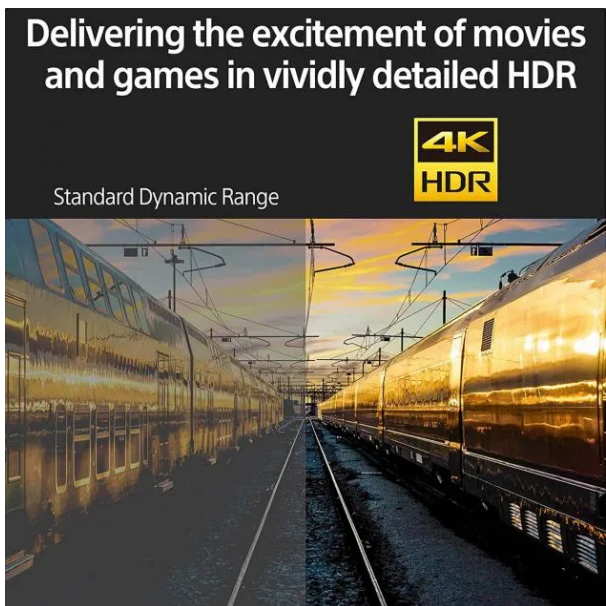

SONY

SONY 43X75K 4K UHD HDR SMART GOOGLE TV

Model No: KD-43X75K

Price:

MVR 12,399

Warranty:

3 months(s) manufacturer warranty.
3 Months Manufacturer Warranty

Delivery: