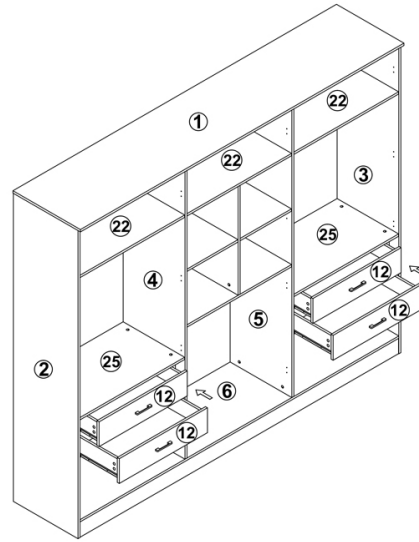

6 Door Wardrobe - WHITE

Model No: HF-6WD-EA666

Price:

~~MVR 11,578~~ MVR 10,999. (Valid for 7 days from the date this brochure is downloaded. Prices are subject to change without prior notice. For the latest pricing, always refer to our official website <https://singer.mv>)

Delivery:

Delivery - Within 3 Working Days.

- Delivery Within 3 Working Days

Specifications:

- Type: 6 Door Wardrobe
- Material: 15mm High Gloss Front Panel, 15mm Melamine Laminated, 5mm both side laminated back panel
- Color: White - High Gloss Finish
- No. of doors: 6 Doors
- Mirror: No

- Dimensions (mm): L 2400 x D 500 x H 2000
- Dimensions (feet): L 7.11ft x D 1.8ft x H 6.7ft

Date: 2026-04-03 14:44