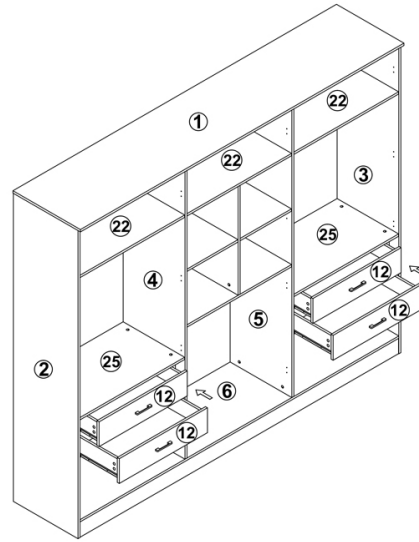

## 6 Door Wardrobe - WHITE

Model No: HF-6WD-EA666

### Specifications:

---

- :Type: 6 Door Wardrobe
- :Material: 15mm High Gloss Front Panel, 15mm Melamine Laminated, 5mm both side laminated back pannel
- :Color: White - High Gloss Finish
- :No. of doors: 6 Doors
- :Mirror: No

- :Dimensions ( mm ): L 2400 x D 500 x H 2000
- :Dimensions ( feet ): L 7.11ft x D 1.8ft x H 6.7ft

Date: 2026-07-06 10:13