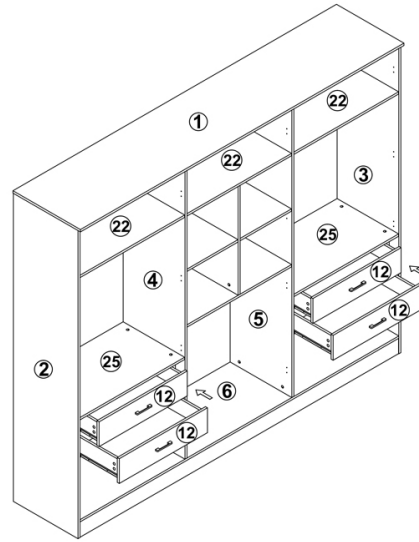

6 Door Wardrobe - WHITE

Model No: HF-6WD-EA666

Price:

MVR 12,157 MVR 11,549. (Valid for 7 days from the date this brochure is downloaded. Prices are subject to change without prior notice. For the latest pricing, always refer to our official website <https://singer.mv>)

Delivery:

Delivery - Within 3 Working Days.

- Delivery Within 3 Working Days

Specifications:

- :Type: 6 Door Wardrobe
- :Material: 15mm High Gloss Front Panel, 15mm Melamine Laminated, 5mm both side laminated back panel
- :Color: White - High Gloss Finish
- :No. of doors: 6 Doors
- :Mirror: No

- :Dimensions (mm): L 2400 x D 500 x H 2000
- :Dimensions (feet): L 7.11ft x D 1.8ft x H 6.7ft

Date: 2026-05-22 05:09